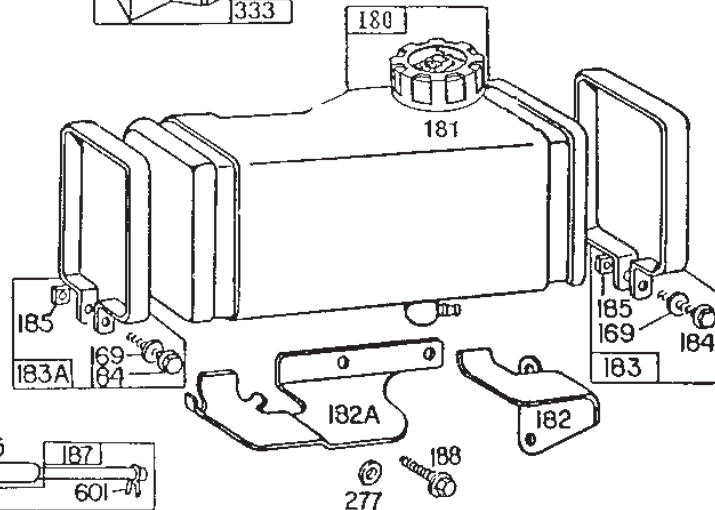

121 CARBURETOR OVERHAUL KIT