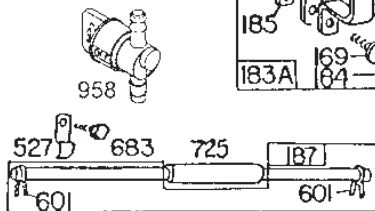

121 CARBURETOR OVERHAUL KIT