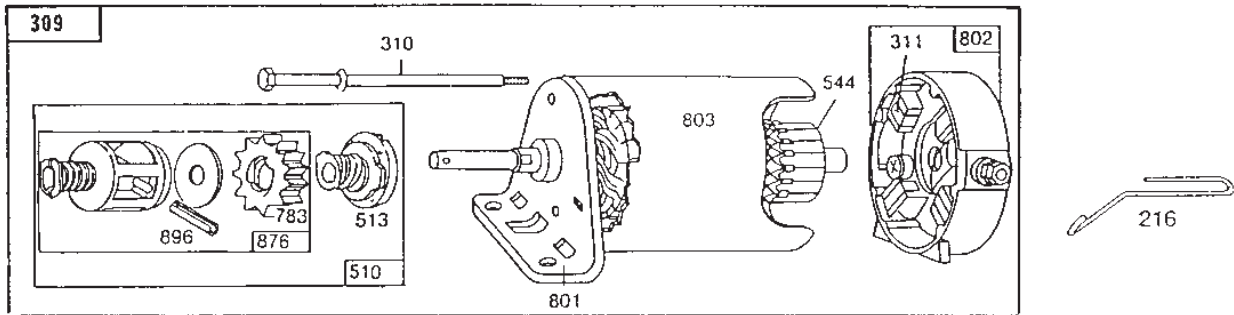

121 CARBURETOR OVERHAUL KIT