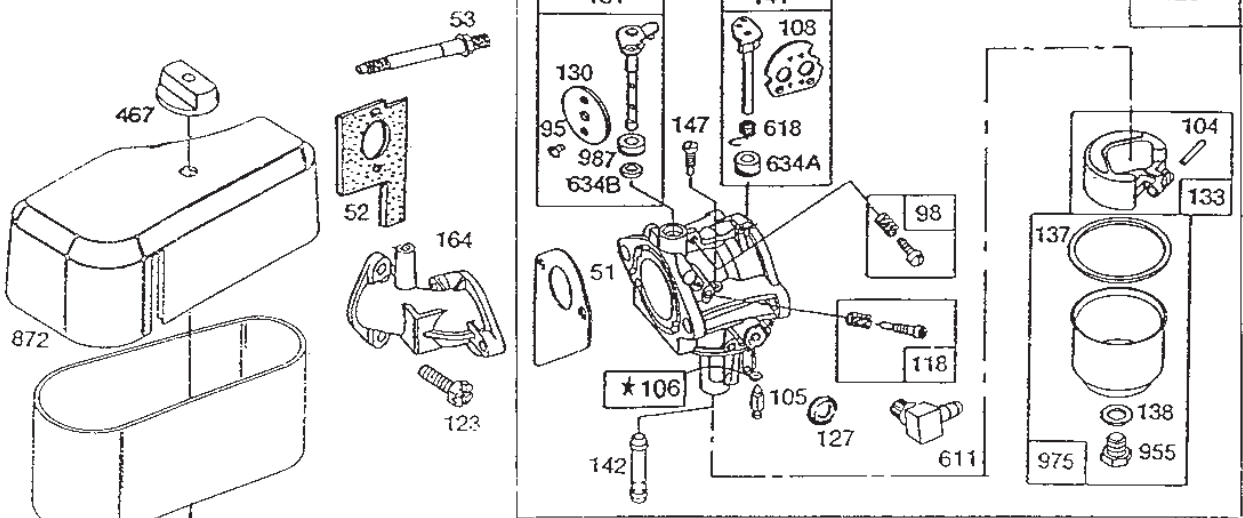

121 CARBURETOR OVERHAUL KIT