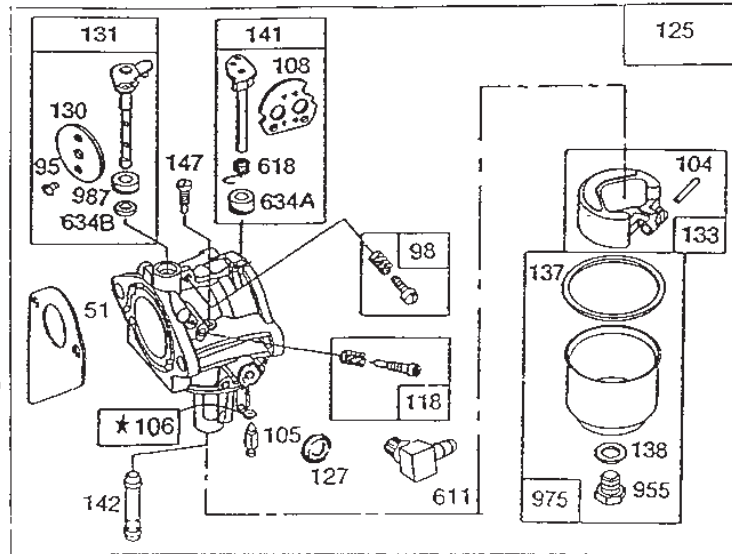

121 CARBURETOR OVERHAUL KIT