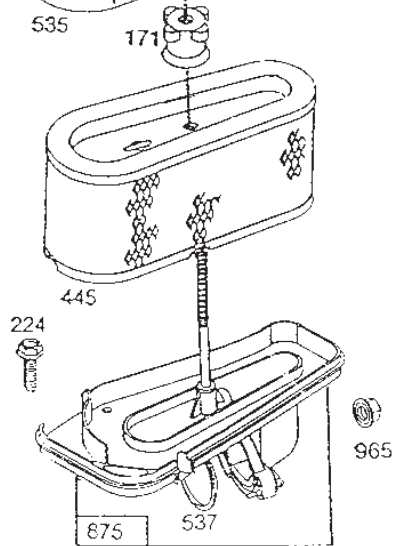

121 CARBURETOR OVERHAUL KIT