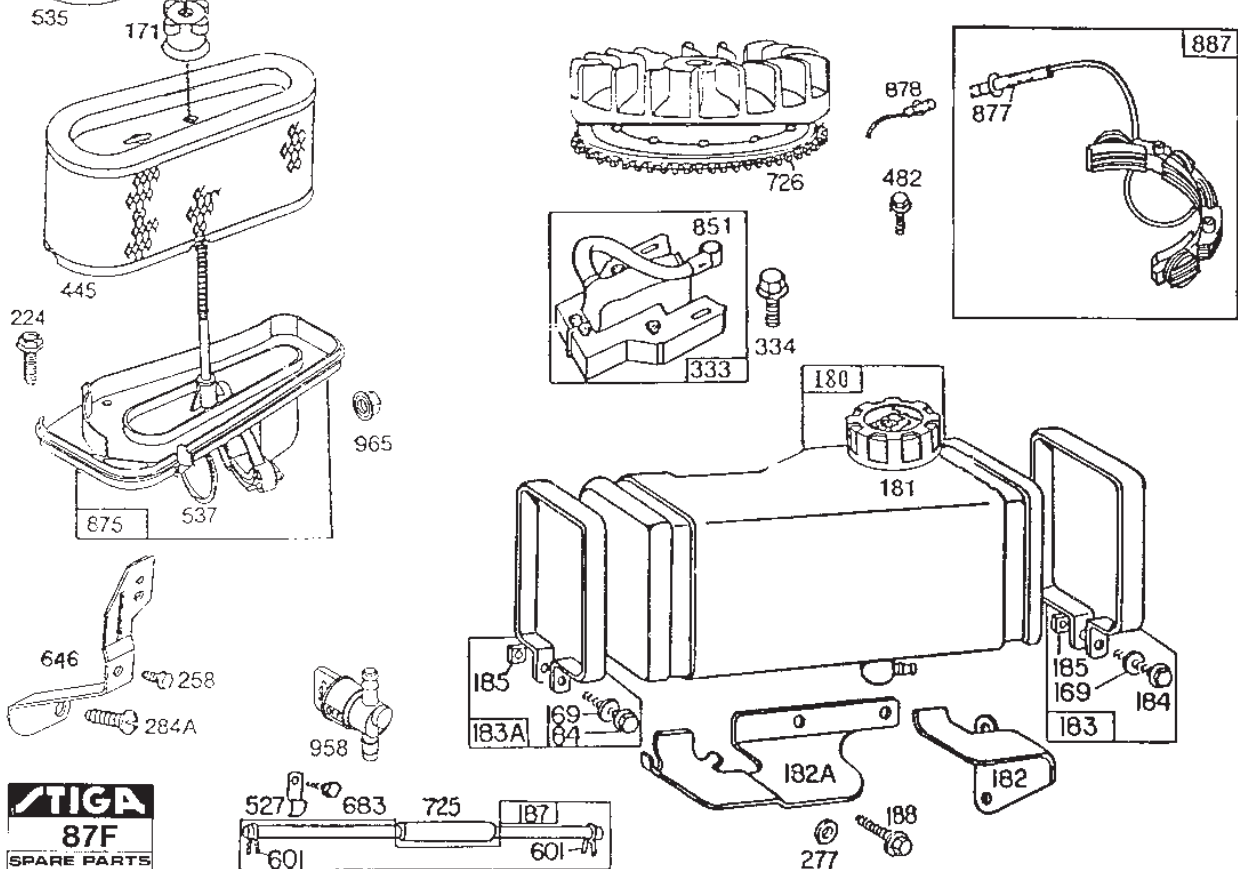

121 CARBURETOR OVERHAUL KIT