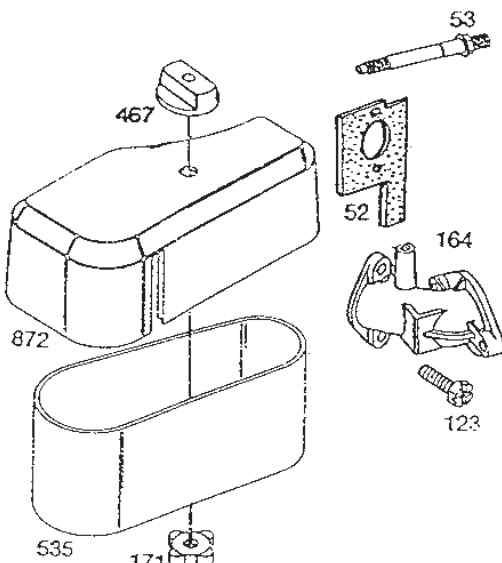

121 CARBURETOR OVERHAUL KIT